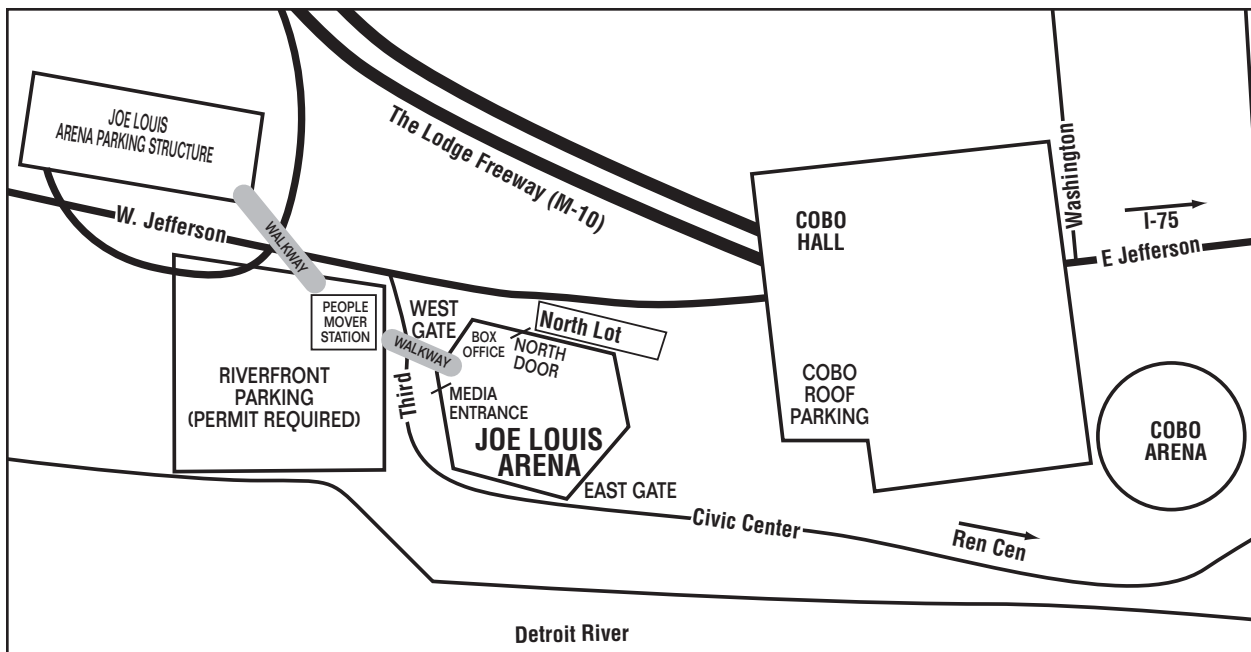

Map and Driving Directions to Joe Louis Arena

From Pontiac, Troy and Northern suburbs:

Take I-75 Southbound to I-375/Civic Center Drive until it ends (about a mile). Head West on Jefferson and stay in the left lane. Go underneath Cobo Center and exit on West Jefferson. You'll be directly in front of the Joe Louis Arena parking structure.

From Southwest Detroit, Toledo and Downriver Suburbs:

Take I-75 Northbound to the Lodge Freeway (M-10) South. Take the Lodge to the West Jefferson/Joe Louis exit. This exit will place you directly in front of the parking garage.

From Mt. Clemens, Grosse Pointe, Port Huron and Eastern Suburbs:

Follow I-94 West to the Lodge Freeway (M-10) South. Take the Lodge to the West Jefferson/Joe Louis exit. This exit will place you directly in front of the parking garage.

From Lansing, Livonia, Westland and Western Suburbs:

(From Lansing area, take I-96 Eastbound to I-275 South) Take I-96 (Jeffries Freeway) Eastbound to the Lodge Freeway (M-10) South/Civic Center exit. Take the Lodge Freeway (M-10) South to the West Jefferson/Joe Louis exit. This exit will place you directly in front of the parking garage.