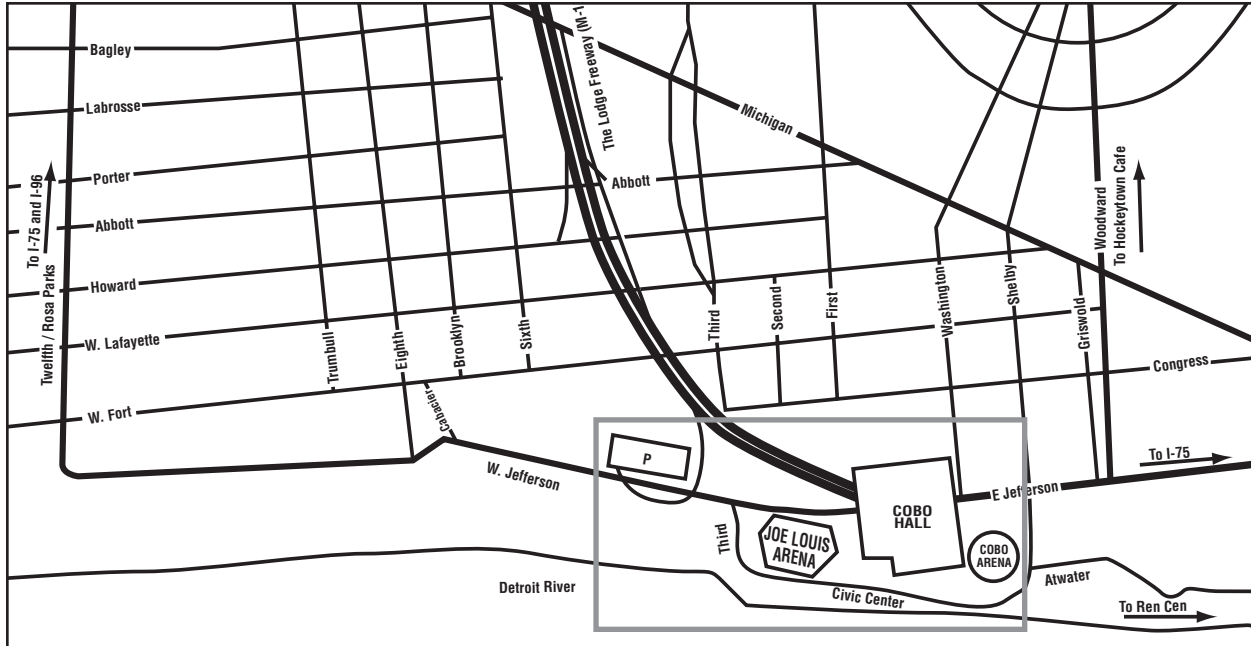

Map and Driving Directions to Joe Louis Arena

From Pontiac, Troy and Northern suburbs:

Take I-75 Southbound to I-375/Civic Center Drive until it ends (about a mile). Head West on Jefferson and stay in the left lane. Go underneath Cobo Center and exit on West Jefferson. You'll be directly in front of the Joe Louis Arena parking structure.

From Southwest Detroit, Toledo and Downriver Suburbs:

Take I-75 Northbound to the Lodge Freeway (M-10) South. Take the Lodge to the West Jefferson/Joe Louis exit. This exit will place you directly in front of the parking garage.

From Mt. Clemens, Grosse Pointe, Port Huron and Eastern Suburbs:

Follow I-94 West to the Lodge Freeway (M-10) South. Take the Lodge to the West Jefferson/Joe Louis exit. This exit will place you directly in front of the parking garage.

From Lansing, Livonia, Westland and Western Suburbs:

(From Lansing area, take I-96 Eastbound to I-275 South) Take I-96 (Jeffries Freeway) Eastbound to the Lodge Freeway (M-10) South/Civic Center exit. Take the Lodge Freeway (M-10) South to the West Jefferson/Joe Louis exit. This exit will place you directly in front of the parking garage.